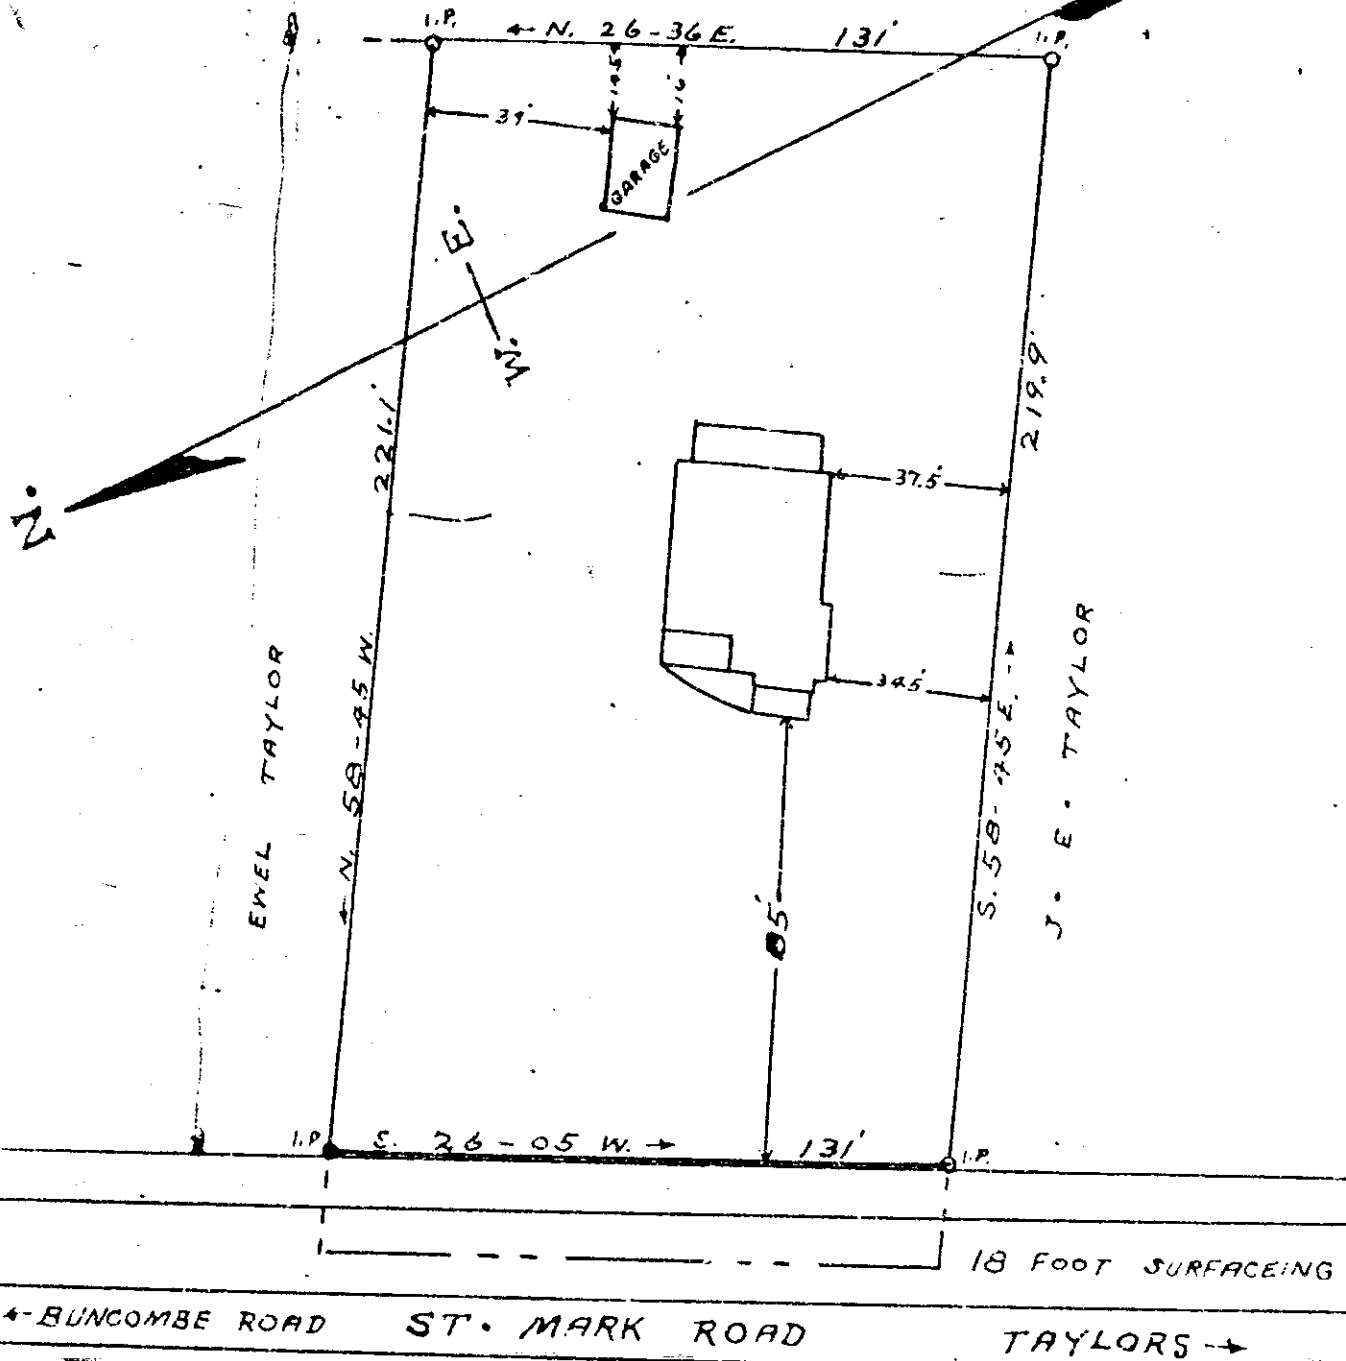

J. E. TAYLOR

PROPERTY OF

ROBERT J. TURNBULL

LOCATED THREE MILES NORTHWEST FROM GREER, S.C.

CHICK SPRINGS TOWNSHIP GREENVILLE COUNTY

SOUTH CAROLINA

SCALE: 1" = 40 FEET

MAY 23 1951

I hereby certify that on May 23rd 1951 I surveyed the the
 property shown above and that the measurements as shown on
 this plat are correct and that there are ^{no} projections or
 encroachments other than are shown.